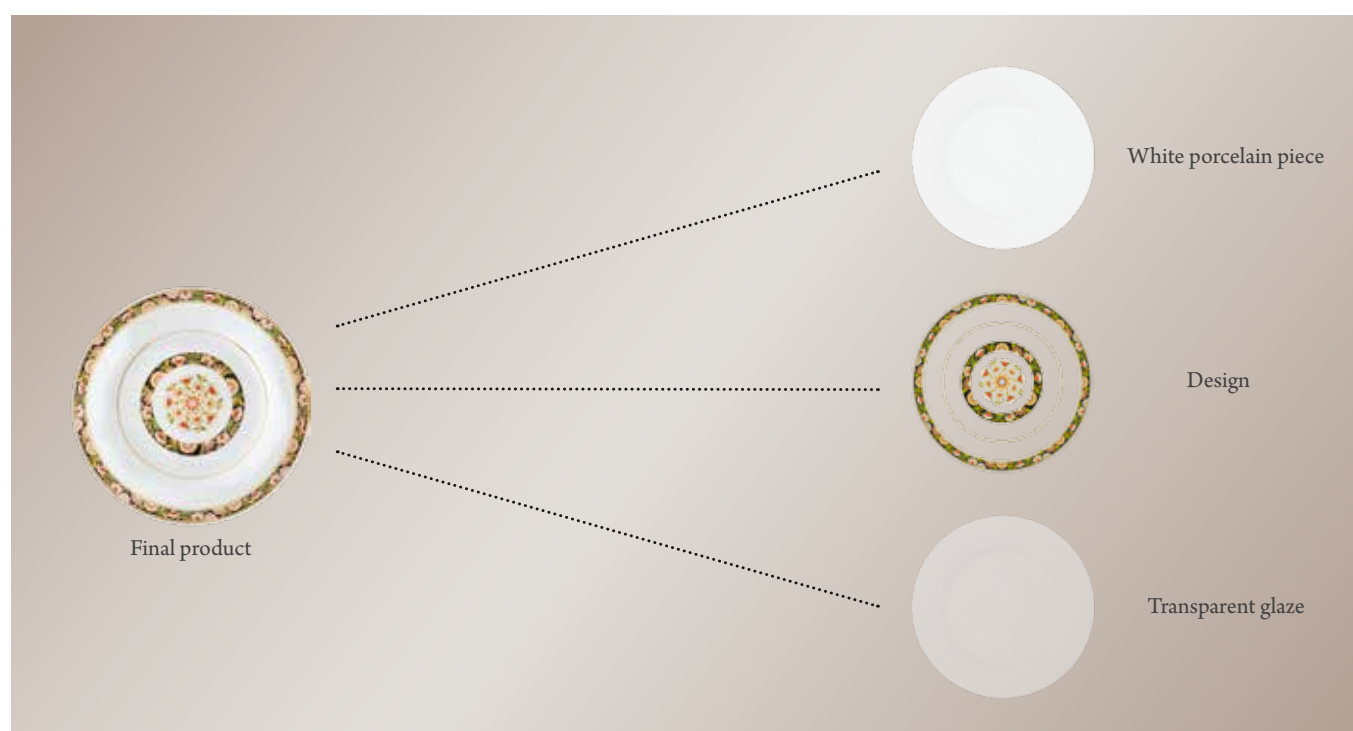

In this method, high temperature of firing (1200 -1400 ° C), allows the glaze to melt and the color to seep into the glossy layer, so the colors generated are glaze coated, giving the product a lustrous, dazzling and soft finish. This finishing is the difference between the conventional and the IN-GLAZE method of decorating fine porcelain. Furthermore, with the IN-GLAZE method, the sep paint in glaze is protected by the glassy coating, making it 100% safe for use in dishwashers; So that the high temperature and strong detergents used in these machines do not have any adverse effect on the design even after countless washing cycles. That is why nowadays IN-GLAZE decorated dinnerware is widely in use in many advanced countries around the world. You may also use In-Glaze decorated items without gold and/or platinum in microwave ovens.

In this catalogue the products features are shown by the following symbols:

In-Glaze decoration

Dishwasher resistant

100% Dishwasher safe

Microwave safe

Decorated with pure gold/ platinum